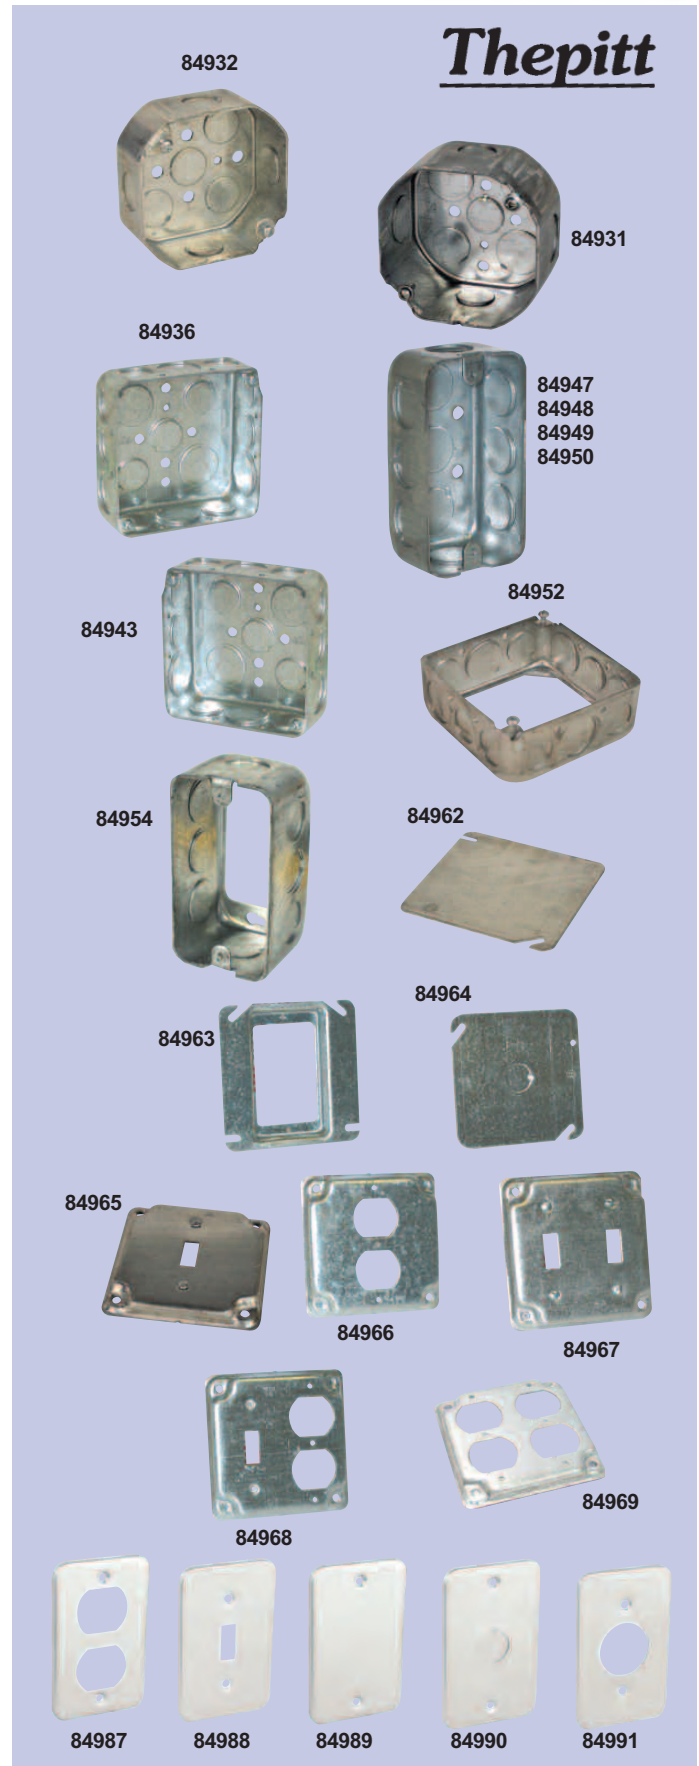

Outlet Boxes

MARS SERIES **849**

4" Octagon Steel Boxes

| MARS NO. | DESCRIPTION | MARS PACK | CASE QTY. |
|----------|---------------------------|-----------|-----------|
| 84931 | 2-1/8" D 1/2" & 3/4" K.O. | 1 | 25 |
| 84932 | 1-1/2" D 1/2" K.O. | 1 | 25 |

Steel Extension Rings

| MARS NO. | DESCRIPTION | MARS PACK | CASE QTY. |
|----------|-----------------------------------|-----------|-----------|
| 84952 | 1-1/2"D 1/2" & 3/4" K.O. (4" sq.) | 1 | 25 |
| 84954 | 1-7/8"D 1/2" K.O. (utility) | 1 | 25 |

Square Steel Covers

| MARS NO. | DESCRIPTION | MARS PACK | CASE QTY. |
|----------|--|-----------|-----------|
| 84962 | 4", flat blank | 1 | 25 |
| 84963 | 4", 1/2" depth, single flush | 1 | 25 |
| 84964 | 4", flat, 1/2" K.O. in center | 1 | 25 |
| 84965 | 4", 1/2" raised, single toggle switch | 1 | 25 |
| 84966 | 4", 1/2" raised, 1 duplex receptacle | 1 | 25 |
| 84967 | 4", 1/2" raised, 2 toggle switch | 1 | 25 |
| 84968 | 4", 1/2" raised, 1 toggle sw. & 1 dup. recept. | 1 | 25 |
| 84969 | 4", 1/2" raised, 2 duplex receptacle | 1 | 25 |

2-1/8" x 4" Steel Utility Box Covers

| MARS NO. | DESCRIPTION | MARS PACK | CASE QTY. |
|----------|--------------------------------|-----------|-----------|
| 84987 | Duplex receptacle | 1 | 25 |
| 84988 | Toggle switch | 1 | 25 |
| 84989 | Blank | 1 | 25 |
| 84990 | Blank with 1/2" K.O. in center | 1 | 25 |
| 84991 | Single receptacle | 1 | 25 |